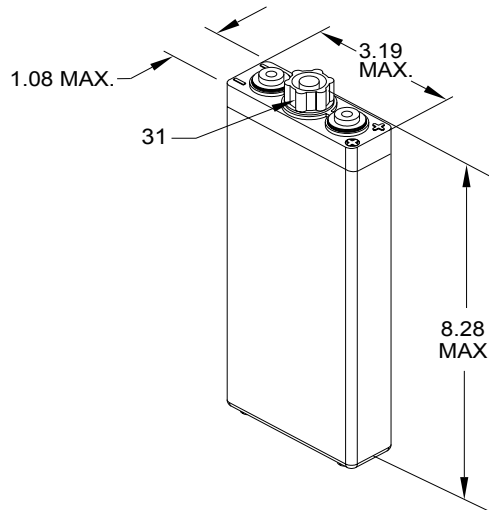

30 REF.
DETAIL B

SCHEMATIC