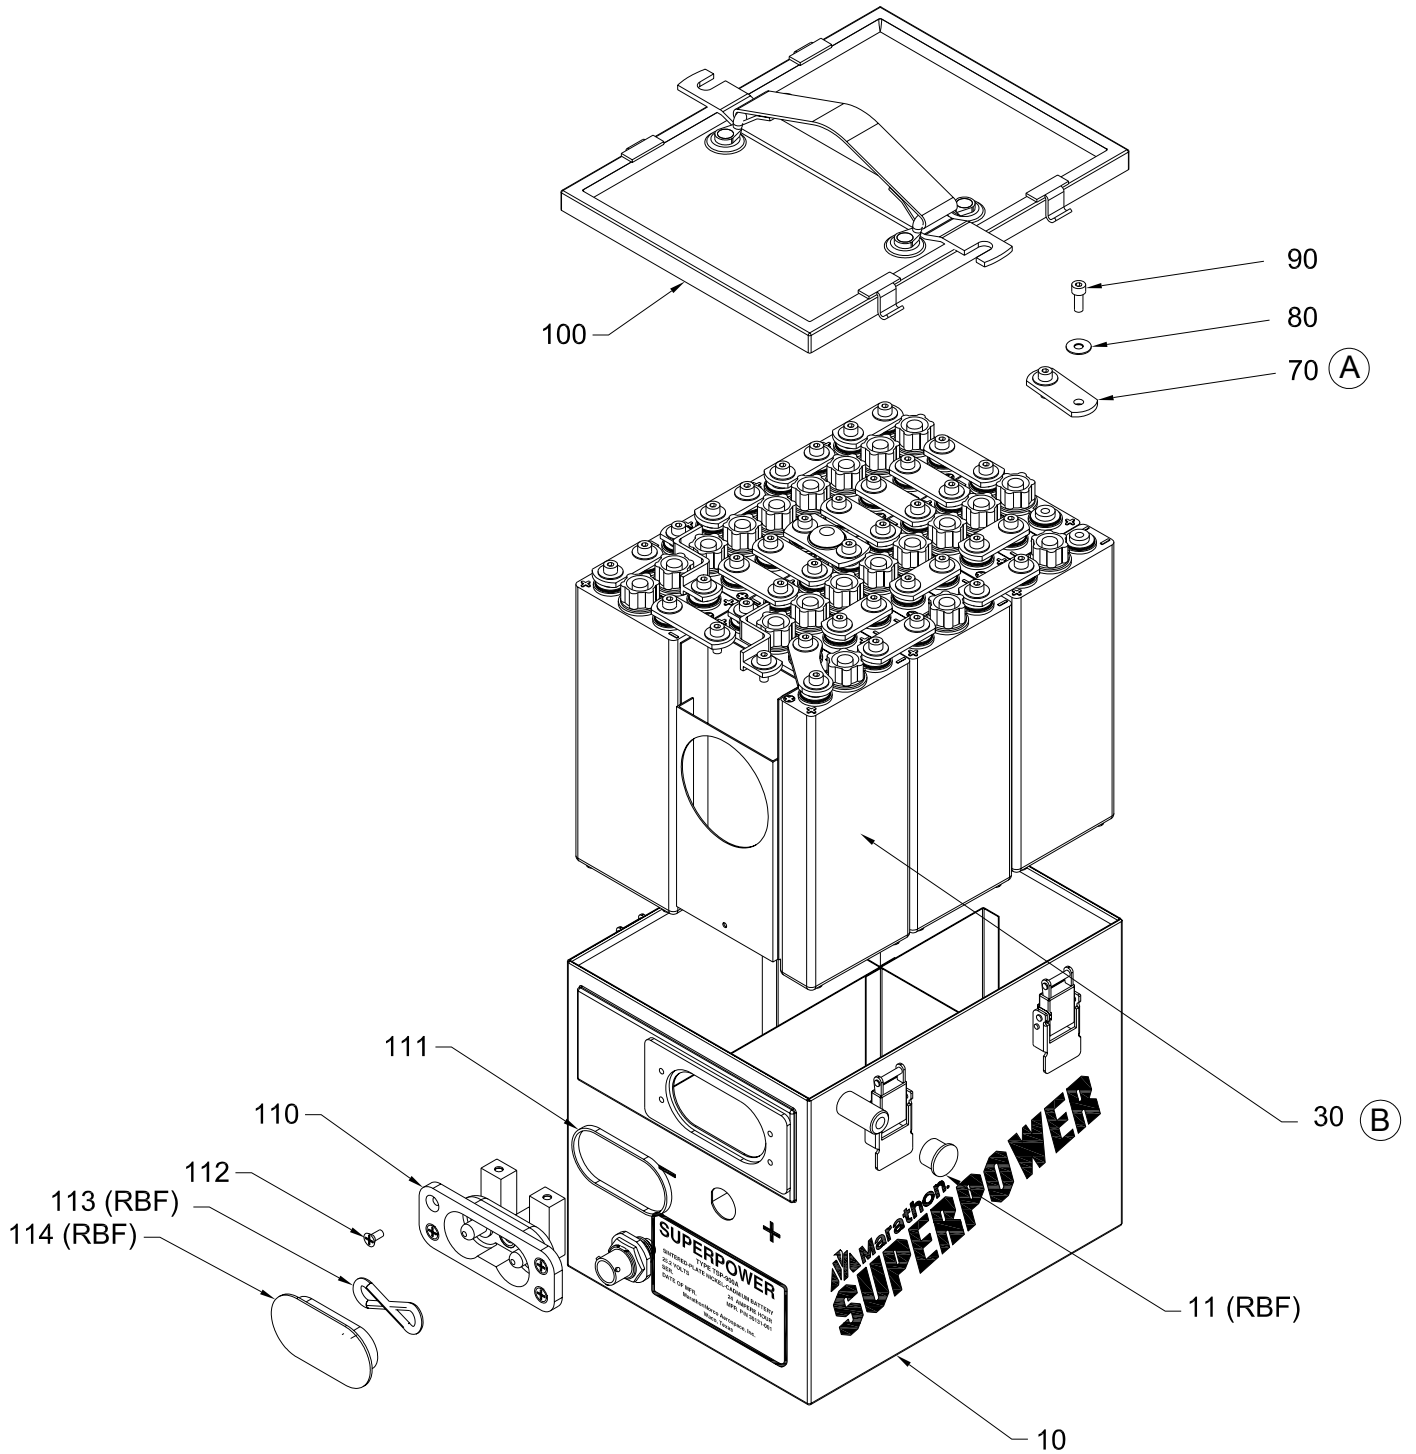

MarathonNorco Aerospace

PO Box 8233, Waco, Texas 76714-8233
8301 Imperial Dr., Waco, Texas 76712
Phone (254) 776-0650 / Fax (254) 776-6558