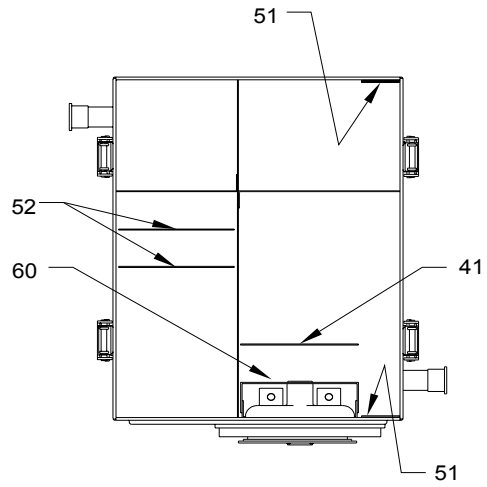

BARRIERS, SHIMS AND SPACER