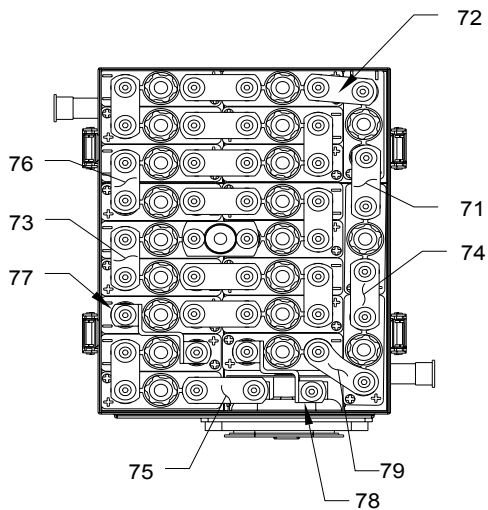

40 - 70 REF.
DETAIL A