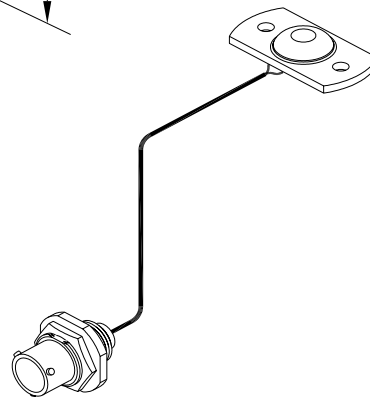

120 REF.
DETAIL C

MarathonNorco Aerospace

PO Box 8233, Waco, Texas 76714-8233
8301 Imperial Dr., Waco, Texas 76712
Phone (254) 776-0650 / Fax (254) 776-6558