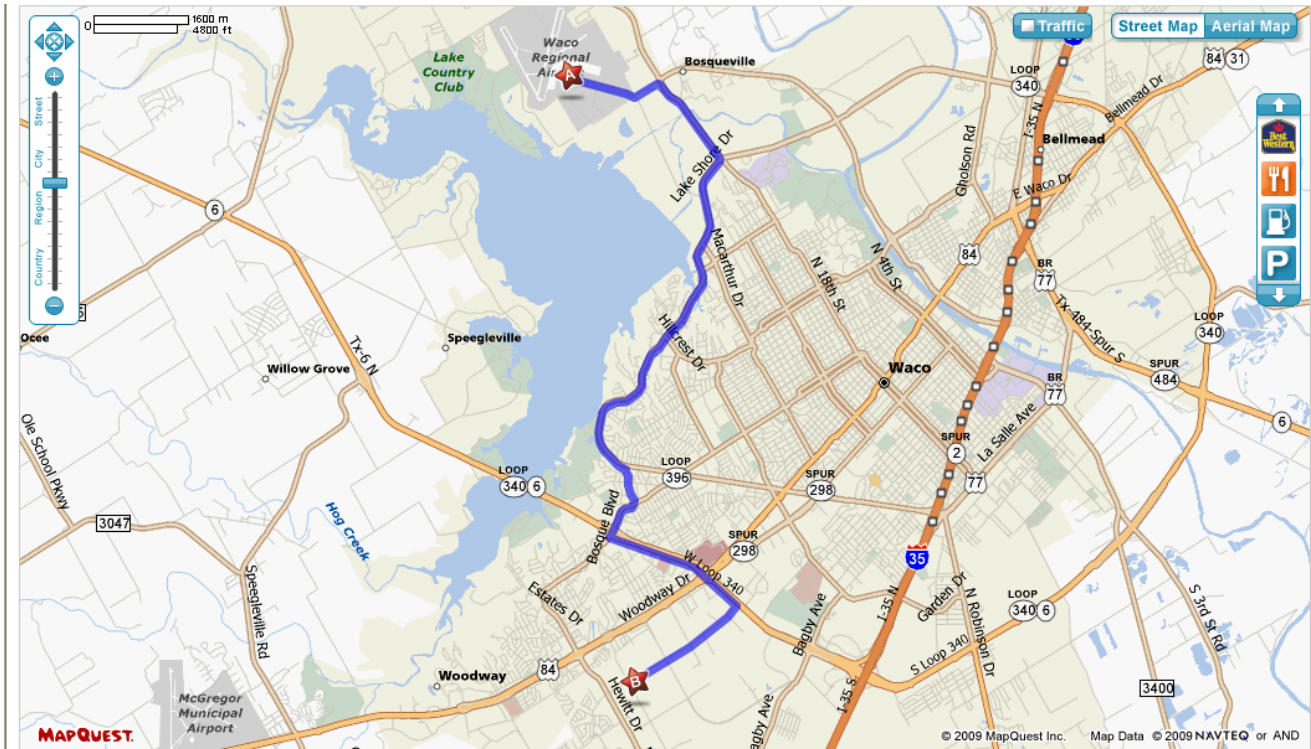

Map from Waco Regional Airport to MNAI

Waco Regional Airport
7909 Karl May Dr
Waco, TX. 76708
254-750-8656

MarathonNorco Aerospace, Inc.
8301 Imperial Dr.
Waco, TX. 76712
254-776-0650

- Start out going EAST on KARL MAY DR toward SKEET EASON DR.
- Turn LEFT onto SKEET EASON DR.
- Stay SLIGHT RIGHT to go onto KARL MAY DR.
- Turn LEFT onto FM 3051/ STEINBECK BEND DR.
- Turn RIGHT onto N 19TH ST/ FM 1637.
- Turn RIGHT onto LAKE SHORE DR.
- LAKE SHORE DR becomes N VALLEY MILLS DR.
- Turn RIGHT onto COBBS DR.
- Turn RIGHT onto BOSQUE BLVD/ TX-396 LOOP.
- Turn LEFT onto W STATE HIGHWAY 6
- Merge onto TX-340 LOOP E/ TX-6 S via the ramp on the LEFT.
- Take the exit ramp to IMPERIAL DR.
- Turn RIGHT onto IMPERIAL DR.
- First traffic light is at TEXAS CENTRAL PKWY, the second is OLD HEWITT ROAD.
- MarathonNorco is on the RIGHT before the second light.
- Estimated Time: 26 minutes / Estimated Distance: 14.38 miles