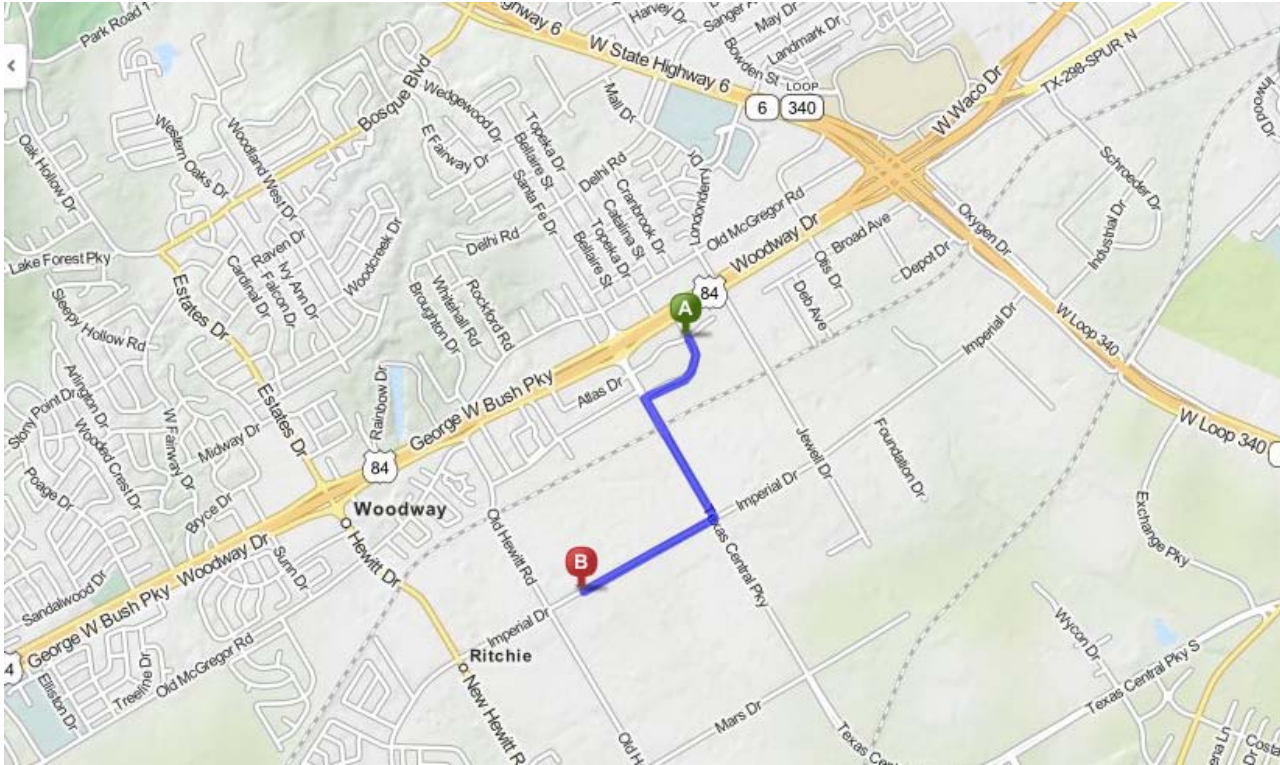

Map from Spring Hill Suites to MNAI

Spring Hill Suites by Marriott
200 Colonnade Parkway
Waco (Woodway), TX. 76712
254-732-7979

MarathonNorco Aerospace, Inc.
8301 Imperial Dr.
Waco, TX. 76712
254-776-0650

- Start out going SOUTHWEST on COLONNADE PKWY toward TEXAS CENTRAL PARKWAY N.
- Turn LEFT onto TEXAS CENTRAL PKWY S.
- Turn RIGHT onto IMPERIAL DR/FM 3223.
- MarathonNorco is on the RIGHT before the second light.
- Estimated Time: 3 minutes / Estimated Distance: 1.25 miles.