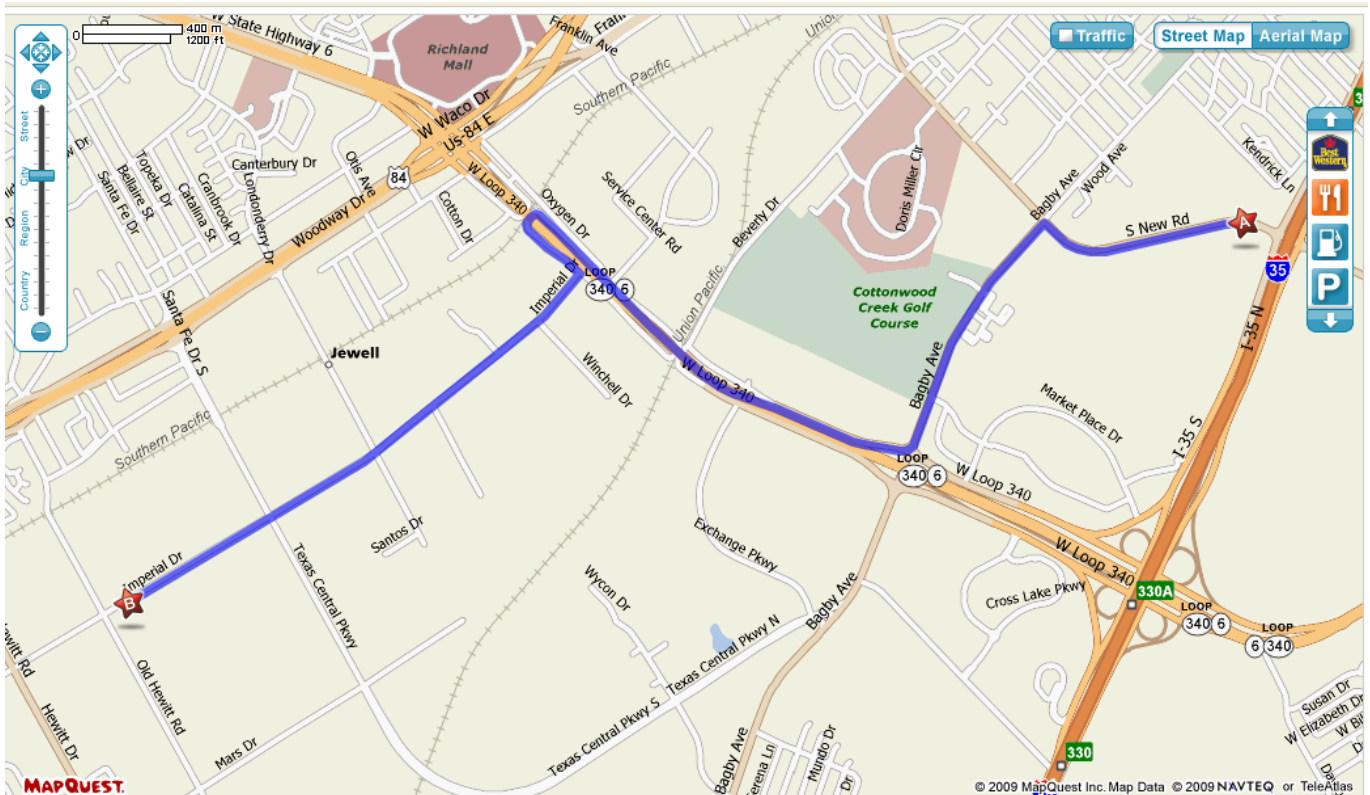

Map from Quality Inn & Suites to MNAI

Quality Inn & Suites
2410 S. New Road
Waco, TX. 76711
254-296-0550

MarathonNorco Aerospace, Inc.
8301 Imperial Dr.
Waco, TX. 76712
254-776-0650

- Start out going WEST on S NEW RD toward BAGBY AVE.
- Turn LEFT onto BAGBY AVE.
- Turn RIGHT onto service road and take the entrance ramp for HWY 6 / LOOP 340.
- Stay in the entrance lane and take the exit ramp to IMPERIAL DR (at the overpass).
- The service road will loop under HWY 6.
- Turn RIGHT onto IMPERIAL DR.
- First traffic light is at Texas Central Parkway, the second is Old Hewitt Road.
- MarathonNorco is on the RIGHT before the second light.
- Estimated Time: 10 minutes / Estimated Distance: 5.01 miles