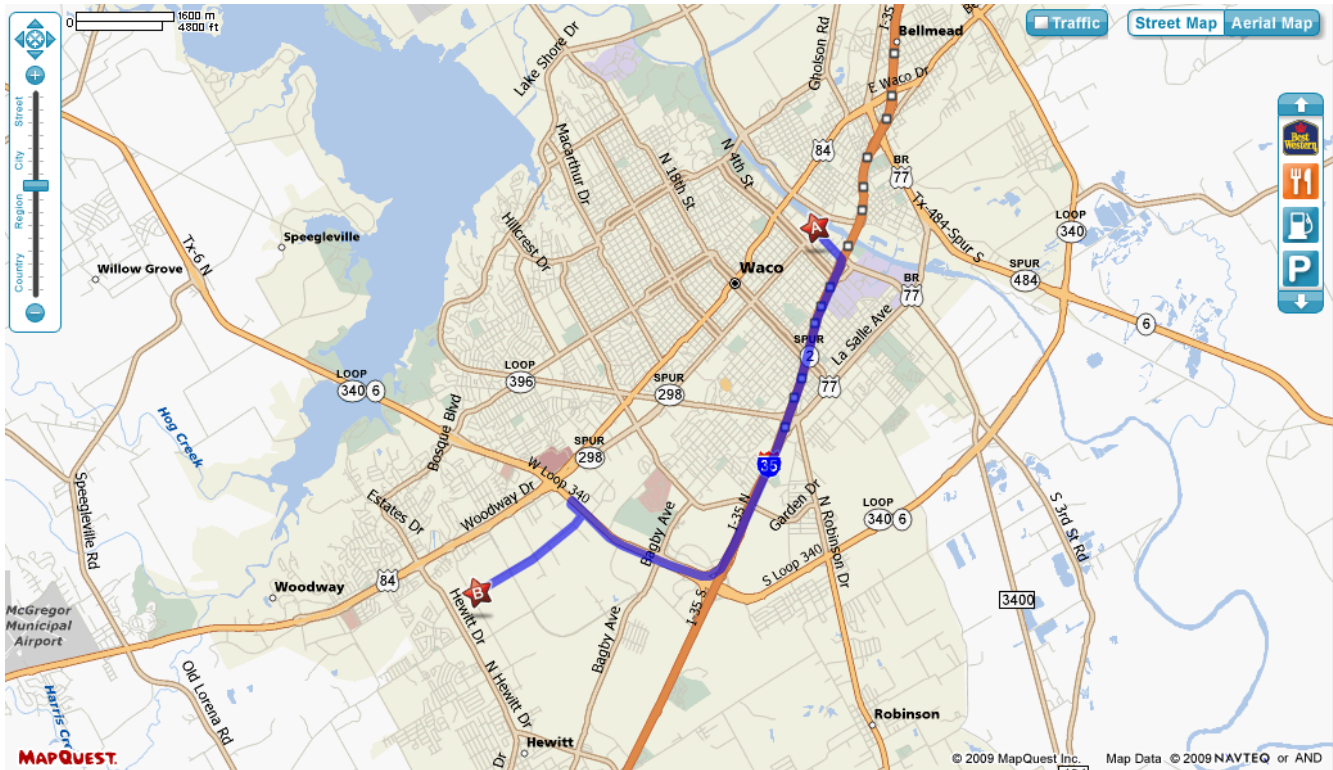

Map from the Hilton, Residence Inn and Courtyard to MNAI

Downtown Area
At South University Parks Dr.
Waco, TX. 76701

MarathonNorco Aerospace, Inc.
8301 Imperial Dr.
Waco, TX. 76712
254-776-0650

- Start out going SOUTHEAST on S UNIVERSITY PARKS DR toward I-35.
- Turn RIGHT onto I-35 S/ JH KULTGEN EXPY.
- Merge onto SOUTH I-35 via the ramp on the LEFT.
- Take EXIT 330B toward HWY 6 / 340-LOOP/ MERIDIAN.
- Stay on service road and turn SLIGHT RIGHT around the Market Place toward HWY 6.
- Merge onto HWY 6 N via the ramp on the LEFT.
- Take the second exit ramp to IMPERIAL DR (at the overpass).
- The service road will loop under HWY 6.
- Turn RIGHT onto IMPERIAL DR.
- First traffic light is at Texas Central Parkway, the second is Old Hewitt Road.
- MarathonNorco is on the RIGHT before the second light.
- Estimated Time: 15 minutes / Estimated Distance: 9.29 miles