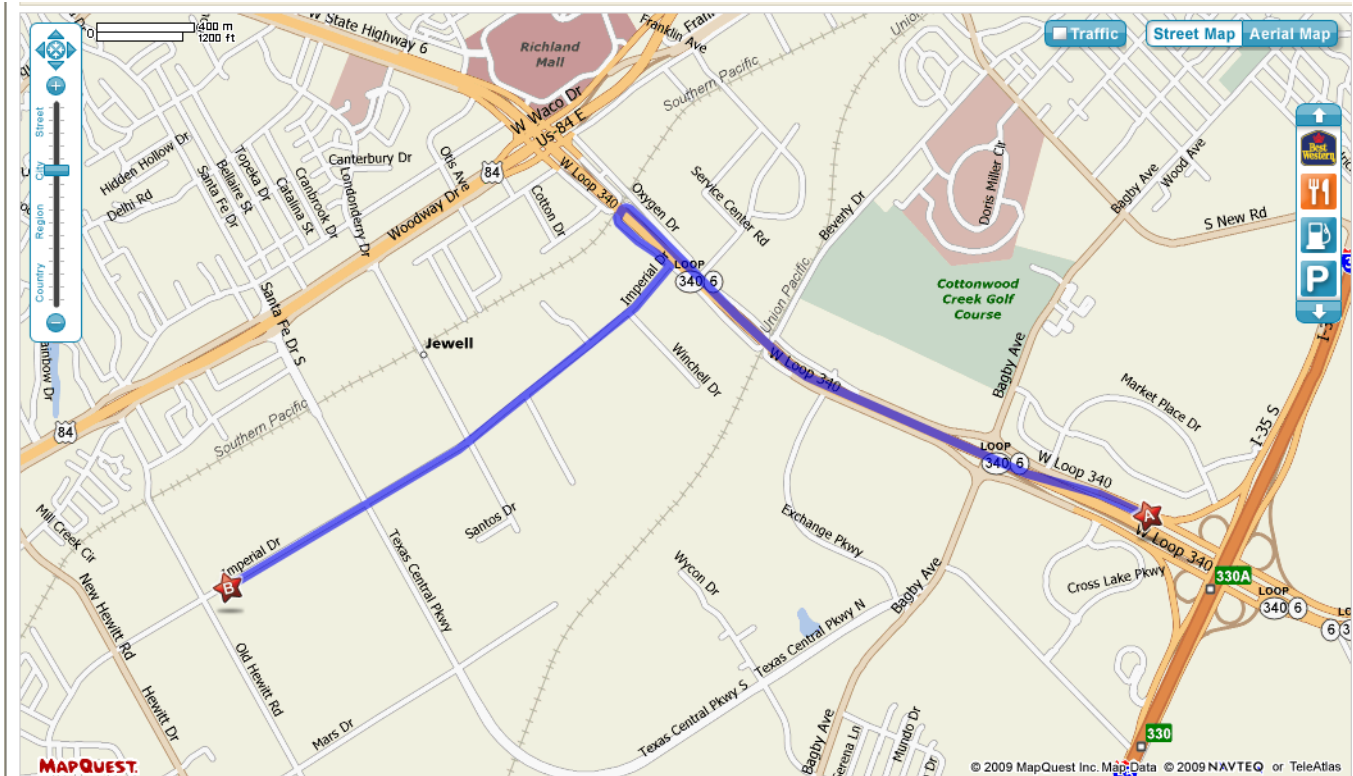

Map from Hampton Inn & Suites to MNAI

Hampton Inn & Suites
2501 Marketplace
Waco, TX. 76711
254-662-9500

MarathonNorco Aerospace, Inc.
8301 Imperial Dr.
Waco, TX. 76712
254-776-0650

(Turn right out of the Hampton, turn right onto the service road leading to Hwy 6)

- Start out going NORTHWEST on HWY 6 / LOOP 340 toward Bagby Avenue.
- Merge onto HWY 6 / LOOP 340 via the ramp on the LEFT.
- Take the exit ramp to IMPERIAL DR (at the overpass).
- The service road will loop under HWY 6.
- Turn RIGHT onto IMPERIAL DR.
- First traffic light is at Texas Central Parkway, the second is Old Hewitt Road.
- MarathonNorco is on the RIGHT before the second light.
- Estimated Time: 7 minutes / Estimated Distance: 4.07 miles.

(Turn left out of the Hampton, turn right at the stop sign and turn left at the light onto Bagby Ave. and stay in the right hand lane. Turn right at the next light onto the service road for Hwy 6. Get on Hwy 6 but stay in that lane, don't get over. It will lead you right to the Imperial Dr exit.)